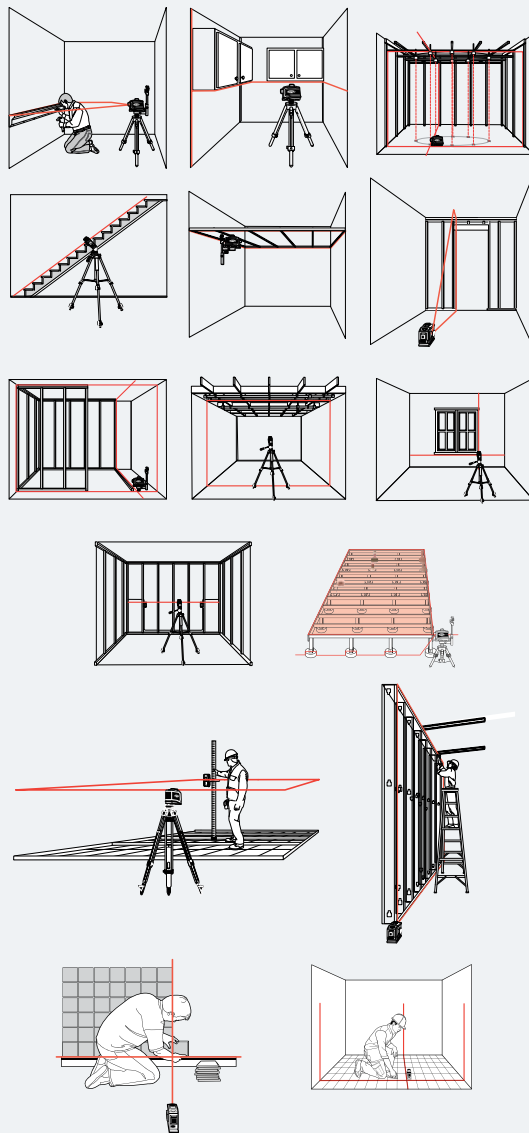

Applications

One Tool Does It All
LT56