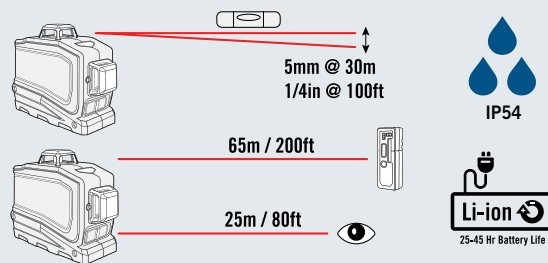

LT56 Laser Tool

Included Accessory

HR220 Optional

LT56 Package

LT56-2 Package
with HR220 Receiver

Specifications

Laser Power	Less than 1mw
Class/Wavelength	Class 2 / 635nm
Batteries	Lithium-ion, 7200 mAh, 3.7 V
Battery Life	1 beam - 45 hours 2 beam - 35 hours 3 beam - 25 hours
Charge Time	12 hours (30 minute quick charge will provide 2 hours operation with 2 beams)
Battery Warranty	2 years
Charger	Input: 100-240V AC 190 mA Output: 5V DC 800mA
Out of Level Indication	Flashing beam - triple flash every 10 seconds
Self Leveling Range	4° ±1° all direction
Dust and Water Resistance	IP54
Operating Temperature	-10° to 45° (14 °F to 113 °F)
Storage Temperature	-20° to 60° (-4 °F to 140 °F)
Size (L x W x H)	152 x 116 x 84 mm (4.6 x 6.0 x 3.3 in)
Weight	0.67 kg (1.48 lb)

Rugged Universal Laser Layout Tool

LT56 Laser Tool

Rugged Universal Laser Layout Tool

The LT56 provides three 360 degree planes of laser light. A horizontal plane and 2 vertical planes 90 degrees apart provide all the reference required for interior layout.

- Bright crisp laser lines - extends the working range and are easy to see
- Lithium-Ion batteries provide 25 hour operating time - huge savings on battery cost compared to alkaline models and are ecological friendly
- Rugged and durable - 3 foot (1m) drop specification means the LT56 can keep working even after minor accidents
- Versatile mounting accessory - includes ceiling track, magnetic and tripod mounts with rotation and fine vertical adjustment
- The HR220 Line Receiver can be added for short range exterior layout and elevation control