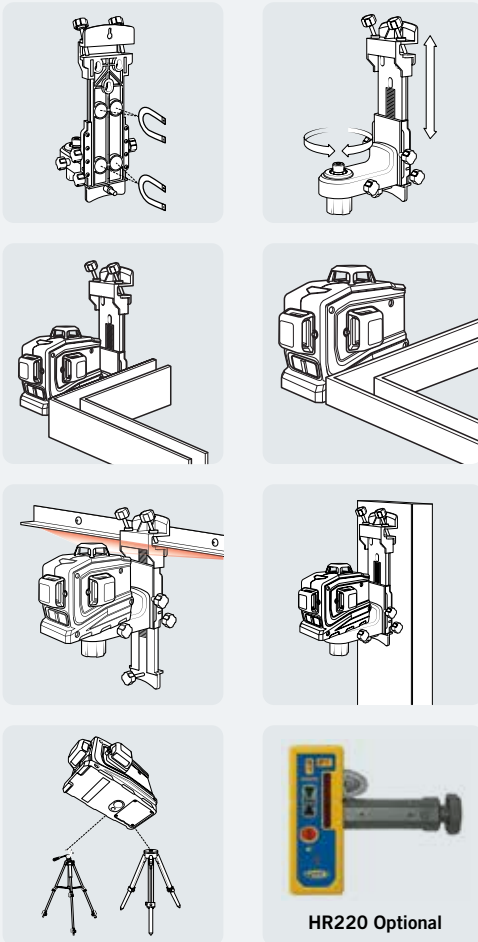

LT56 Laser Tool

Included Accessory

HR220 Optional

LT56 Package

LT56-2 Package
with HR220 Receiver

Specifications

Laser Power	Less than 1mw
Class/Wavelength	Class 2 / 635nm
Batteries	Lithium-ion, 7200 mAh, 3.7 V
Battery Life	1 beam - 45 hours 2 beam - 35 hours 3 beam - 25 hours
Charge Time	12 hours (30 minute quick charge will provide 2 hours operation with 2 beams)
Battery Warranty	2 years
Charger	Input: 100-240V AC 190 mA Output: 5V DC 800mA
Out of Level Indication	Flashing beam - triple flash every 10 seconds
Self Leveling Range	4° ±1° all direction
Dust and Water Resistance	IP54
Operating Temperature	-10° to 45° (14 °F to 113 °F)
Storage Temperature	-20° to 60° (-4 °F to 140 °F)
Size (L x W x H)	152 x 116 x 84 mm (4.6 x 6.0 x 3.3 in)
Weight	0.67 kg (1.48 lb)

Rugged Universal Laser Layout Tool

LT56 Laser Tool

Rugged Universal Laser Layout Tool

The LT56 provides three 360 degree planes of laser light. A horizontal plane and 2 vertical planes 90 degrees apart provide all the reference required for interior layout.

- Bright crisp laser lines - extends the working range and are easy to see
- Lithium-Ion batteries provide 25 hour operating time - huge savings on battery cost compared to alkaline models and are ecological friendly
- Rugged and durable - 3 foot (1m) drop specification means the LT56 can keep working even after minor accidents
- Versatile mounting accessory - includes ceiling track, magnetic and tripod mounts with rotation and fine vertical adjustment
- The HR220 Line Receiver can be added for short range exterior layout and elevation control